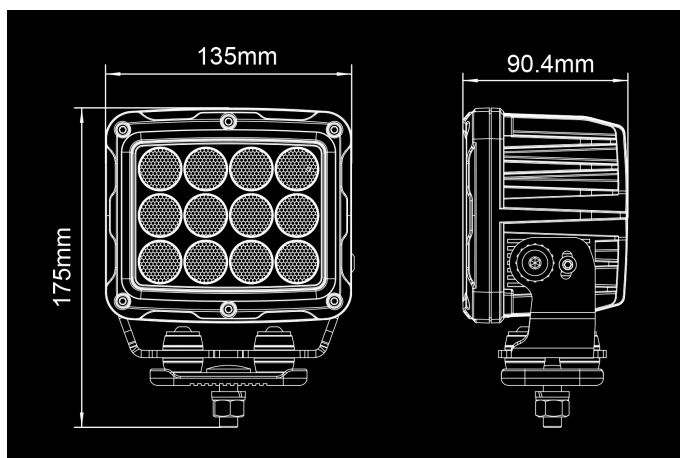

# Bullboy 180W

10-30V  
36x5W OSRAM  
21600lm  
5700K  
135x175x91mm

Built-in DT-plug. Automatic heat control system adjusts the power between 45 and 149 watts. ADR. Heavy duty stainless steel bracket with vibration dampening rubbers.

## Dimensions