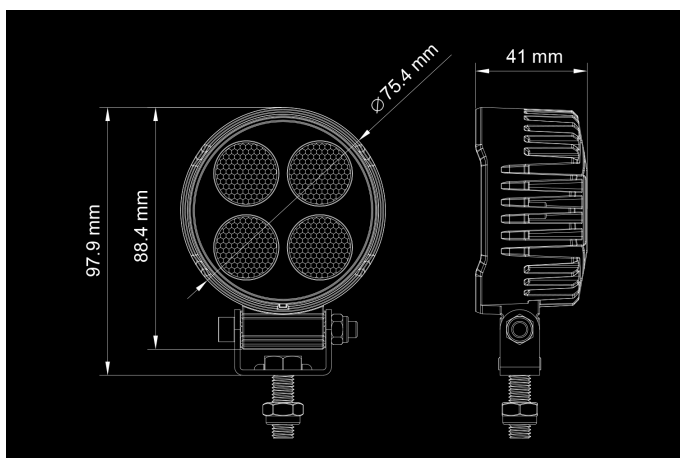

# Bullboy 24W

12-36V  
4x6W OSRAM S8  
2750lm  
5700K  
76x42x98mm

Built-in DT-plug. Very compact size.

## Dimensions