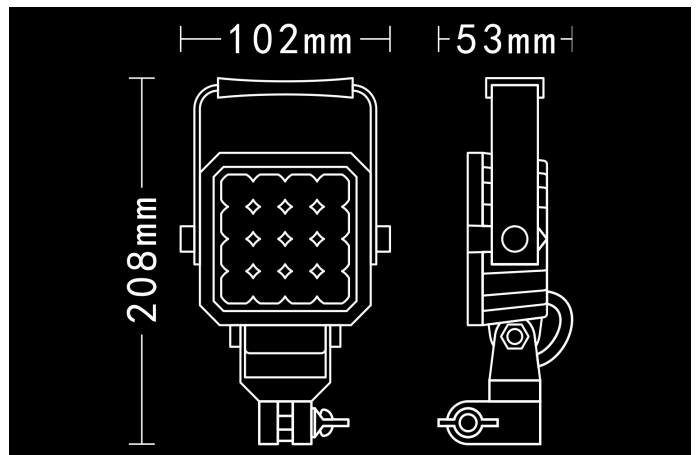

Bullboy 24W

12-48V
24x1W PHILIPS
2250lm
6000K
210x210x110mm

Beacon mount worklight with handle.

Product

Dimensions

Pattern