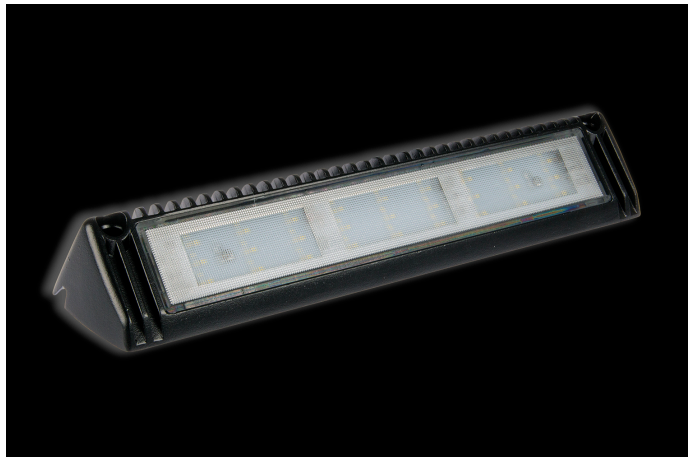

Bullboy 27W

12-24V
27x1W LED
2300lm
5000K
329x68x50mm

Scene light for close area lightning.
Black.

Product

Dimensions