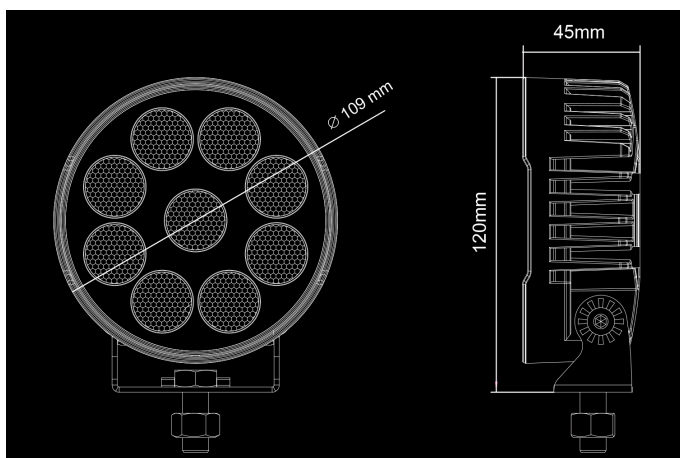

Bullboy 54W

10-30V
9x6W OSRAM
8100lm
5700K
Ø109x120x45mm

Automatic heat control system. Built-in DT-plug.

Product

Dimensions

Pattern