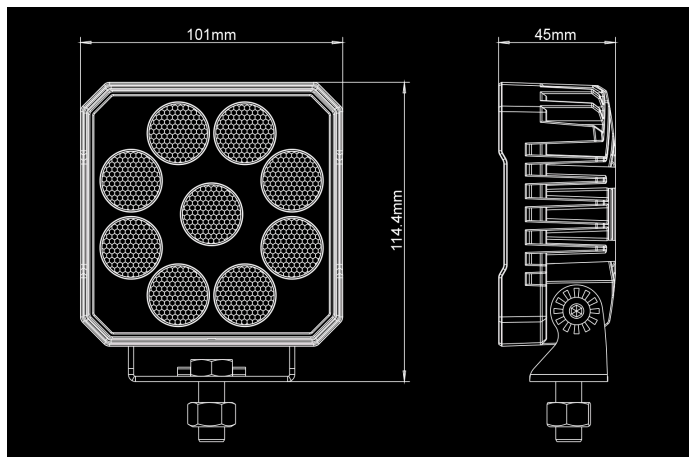

Bullboy 54W

10-30V
9x6W OSRAM
8100lm
5700K
101x115x45mm

Automatic heat control system. Built-in
DT-plug.

Product

Dimensions

Pattern