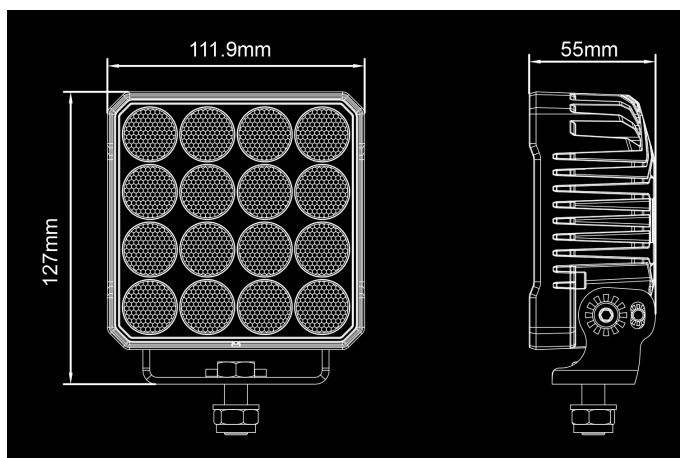

# Bullboy 96W

10-30V  
16x6W OSRAM  
14400lm  
5700K  
112x55x127mm

Automatic heat control system.  
Integrated DT-plug.

## Dimensions