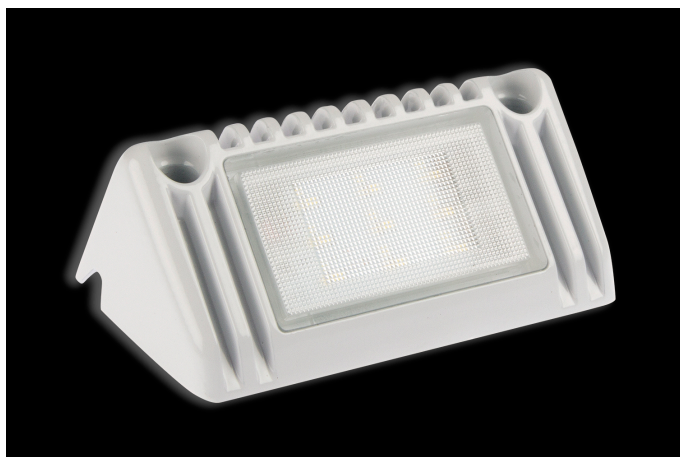

Bullboy 9W

12-24V
9x1W LED
770lm
5000K
129x68x50mm

Scene light for close area lightning.
White.

Product

Dimensions