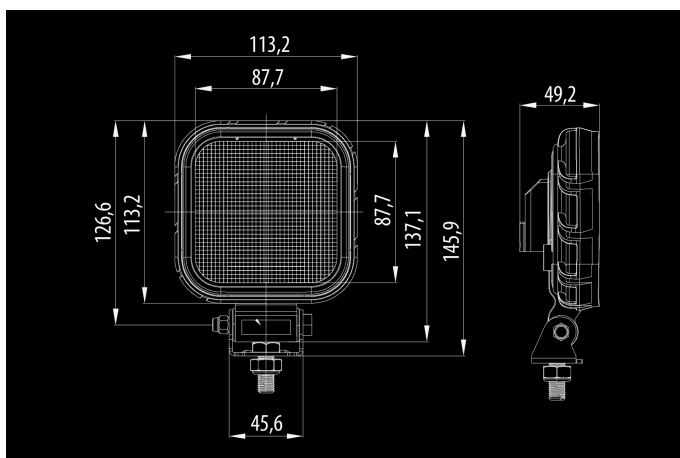

Bullpro 20W

12-36V
13x1.5W PHILIPS
1284lm
5700K
114x146x52mm

Special heat distribution plastic housing.
Built-in DT-plug. ADR, R23 approvals.

Product

Dimensions

Pattern