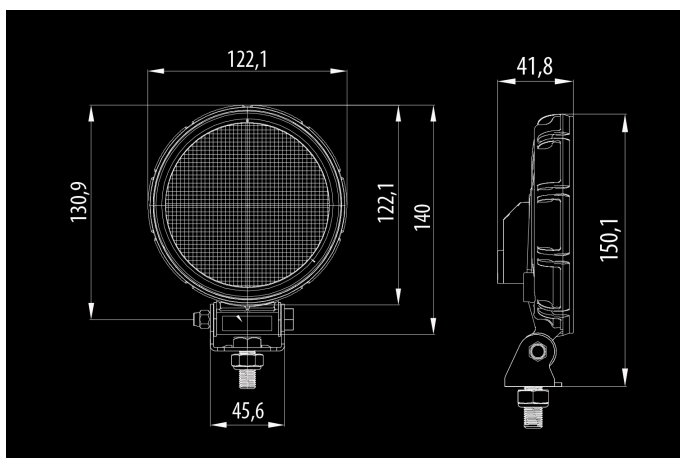

Bullpro 21W

12-36V
14x1.5W PHILIPS
1350lm
5700K
Ø122x150x45mm

Special heat distribution plastic housing.
Built-in DT-plug. ADR, R23 approvals.

Product

Dimensions

Pattern