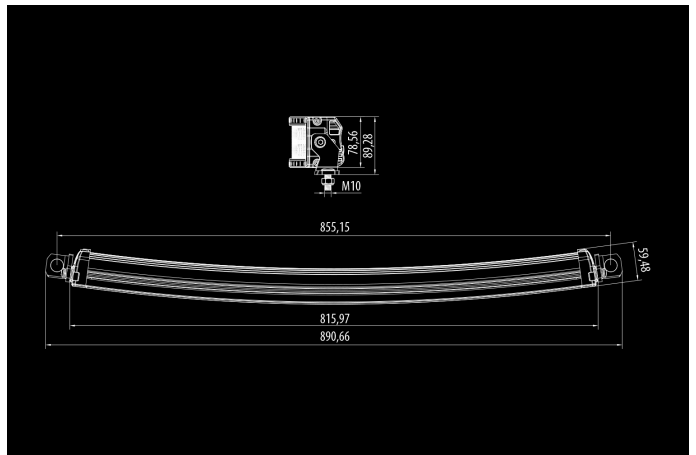

Bullpro 300W

10-30V
60x5W OSRAM
36000lm
6000K
815x90x60mm

Graphite gray lightbar intended for professional use. Sturdy aluminum frame and polycarbonate lens combined with the latest Osram LED technology. Slightly curved panel gives the light its stylish looks and offers wider beam in comparison to the straight model.

Product

Dimensions

Pattern