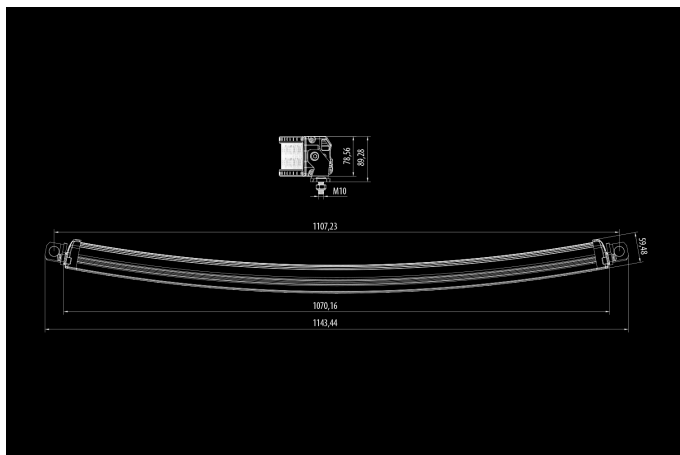

# Bullpro 400W

10-30V  
80x5W OSRAM  
48000lm  
6000K  
1070x90x60mm

Graphite gray lightbar intended for professional use. Sturdy aluminum frame and polycarbonate lens combined with the latest Osram LED technology. Slightly curved panel gives the light its stylish looks and offers wider beam in comparison to the straight model.

## Dimensions