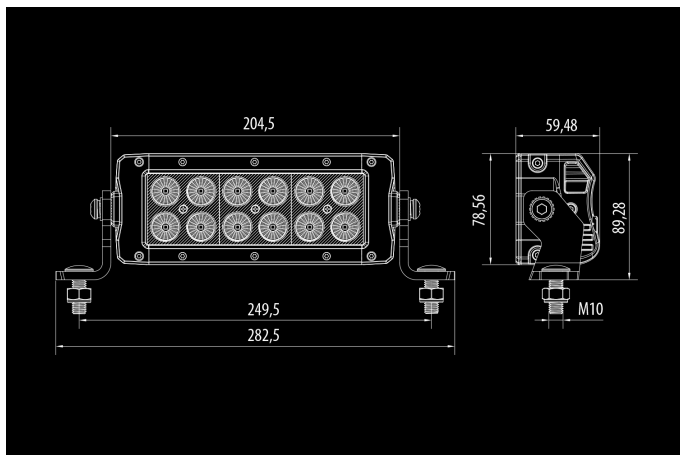

Bullpro 60W

10-30V
12x5W OSRAM
7200lm
6000K
205x90x60mm

Graphite gray lightbar intended for professional use. Sturdy aluminum frame and polycarbonate lens combined with the latest Osram LED technology. Slightly curved panel gives the light its stylish looks and offers wider beam in comparison to the straight model.

Product

Dimensions

Pattern