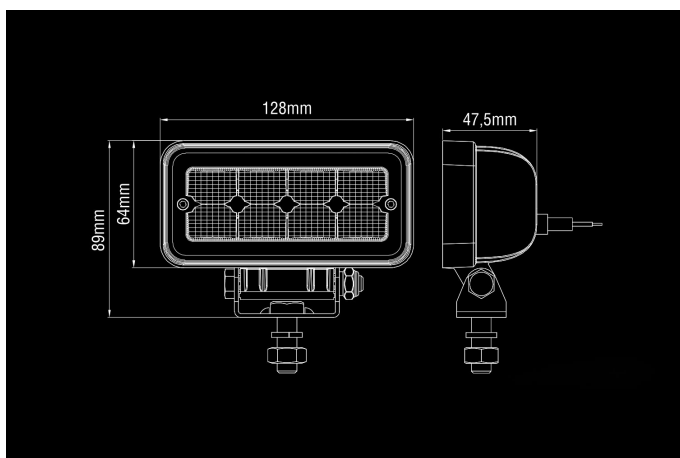

SAE 12W

9-36V
8x1.5W Osram LED
1136lm
128x64x48mm

Product

Dimensions

Pattern