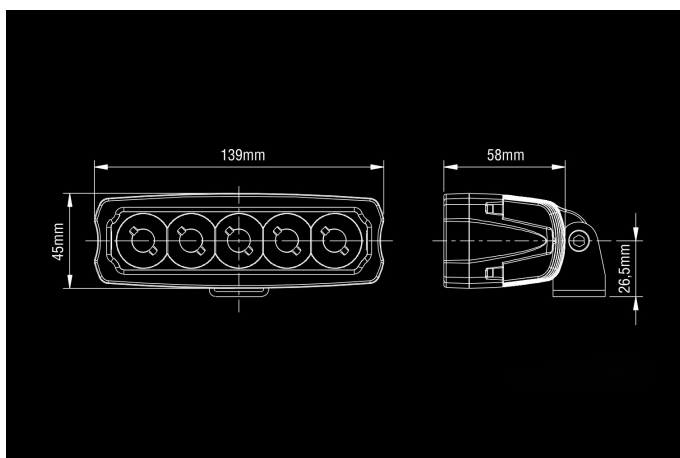

SAE 15W

12/24V
5x3W Epistar LED
1080lm
139x45x70mm

Product

Dimensions

Pattern