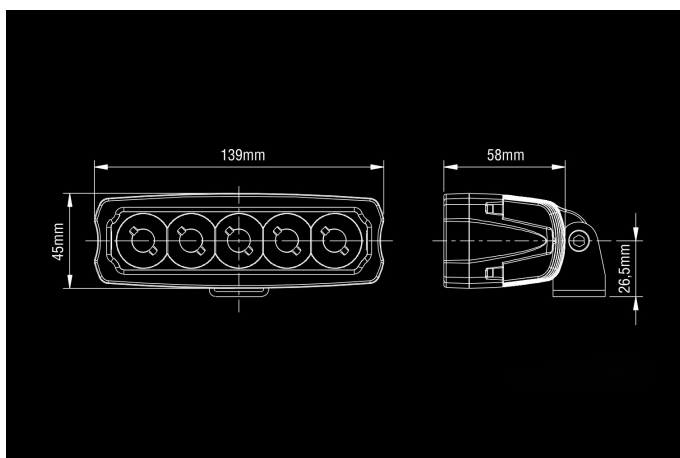

# SAE 15W

12/24V  
5x3W Domestic LED  
1050lm  
139x45x70mm

## Dimensions