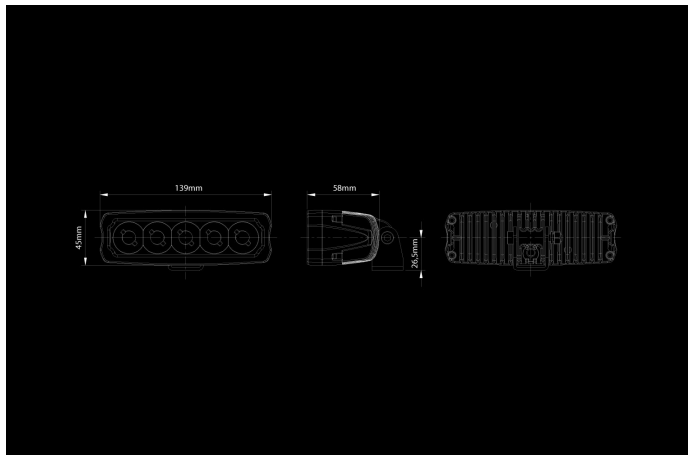

SAE 25W

9-36V
5x5W Osram LED
2250lm
139x45x70mm

Product

Dimensions

Pattern