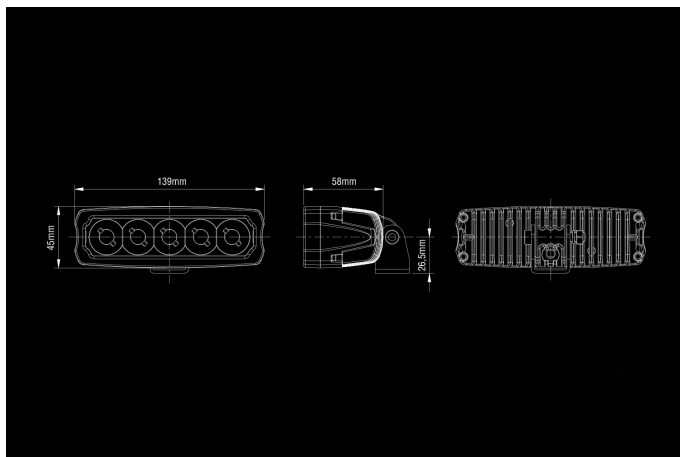

SAE 25W

9-36V
5x5W Osram LED
2250lm
139x45x70mm

Product

Dimensions

Pattern