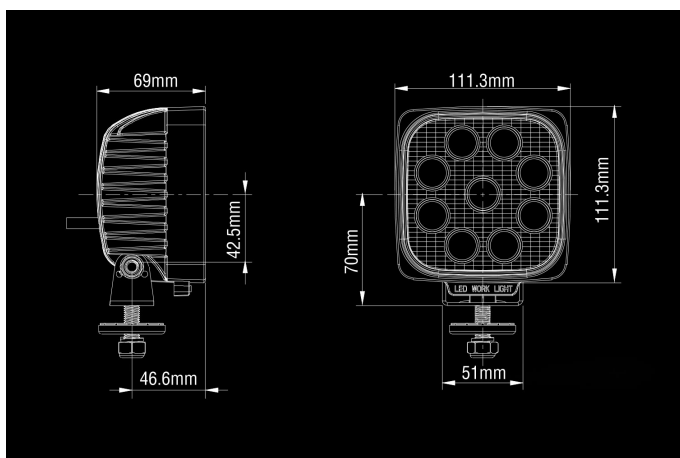

# SAE 27W

9-36V  
9x3W Domestic LED  
1450lm  
IP68  
111x111x69mm

## Dimensions