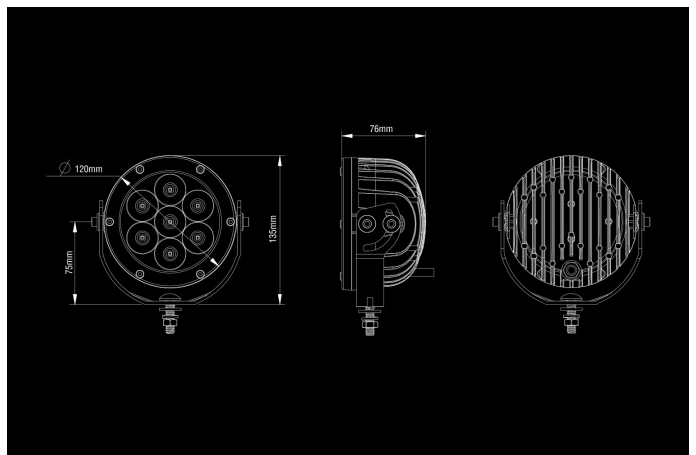

SAE 35W

10-36V
7x5W Osram LED
3486lm
IP68
Ø120x142mm

Product

Dimensions

Pattern