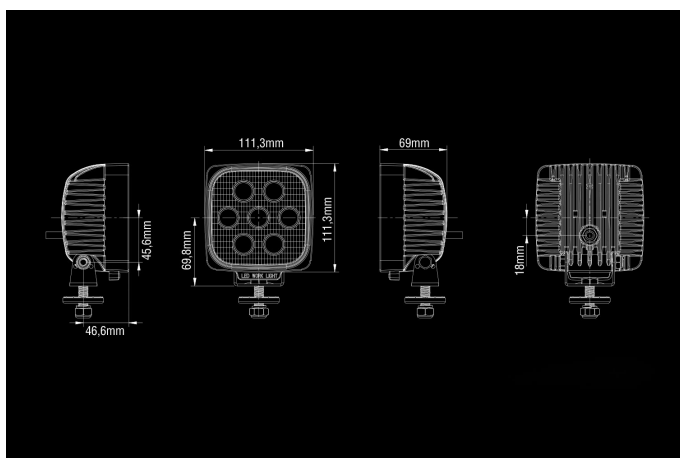

# SAE 35W

9-36V  
7x5W Osram LED  
2788lm  
IP68  
111x126x69mm

## Dimensions