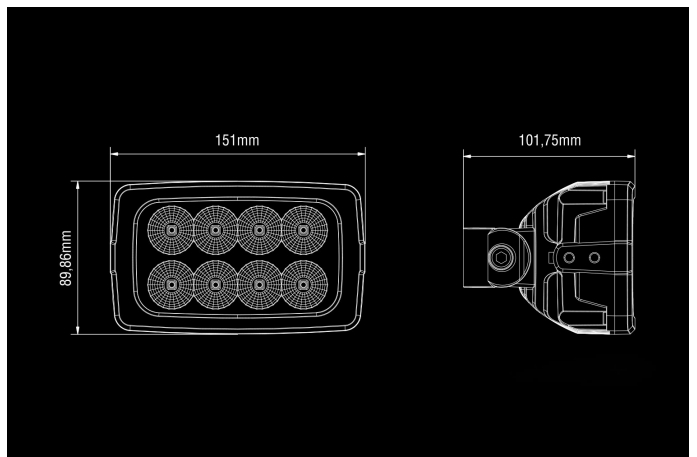

SAE 40W

9-36V
8x5W Osram LED
4500lm
IP68
151x90x102mm

Product

Dimensions

Pattern