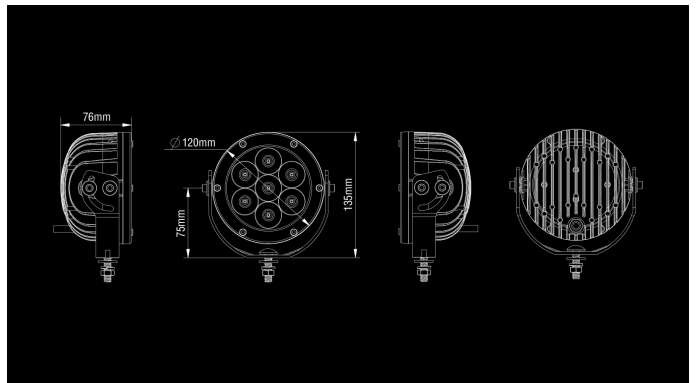

Seeker 100

35W
Ref 12.5
3400lm
5700K / 5000K (Nordic Edition)
9-36V
Ø 5" / 73mm
Osram LED

Compact Seeker100 offers an effective long beam of up to 300 m and is an excellent choice for a longer view of the road in a passenger car.

Product

Dimensions

Pattern