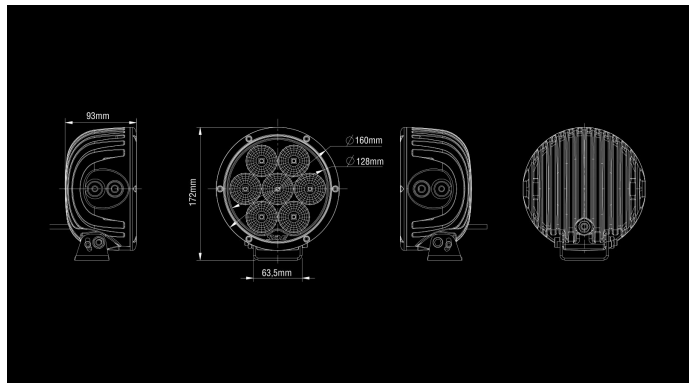

# Seeker 170

70W

Ref 17.5

6300lm

5700K / 5000K (Nordic Edition)

9-36V

Ø 6" / 93mm

Osram LED

Seeker170 offers a long beam with a combo beam that also assists a vehicle's low beam lights.

## Dimensions