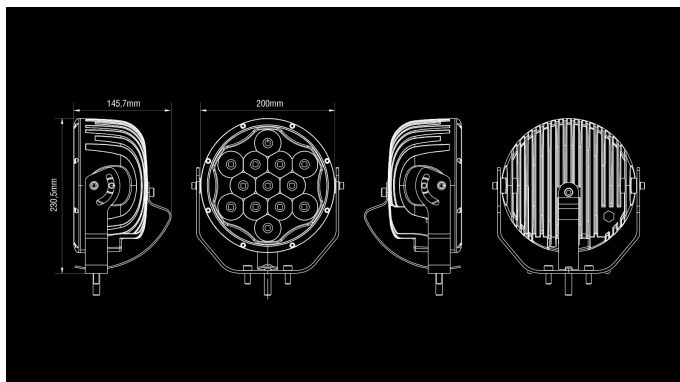

Seeker 230

130W
Ref 25
8900lm
5700K / 5000K (Nordic Edition)
9-36V
Ø 8" / 110mm
Osram LED

Seeker230 is a round auxiliary light with a combo beam pattern. The combo beam pattern offers extremely long-distance illumination with close proximity.

Product

Dimensions

Pattern