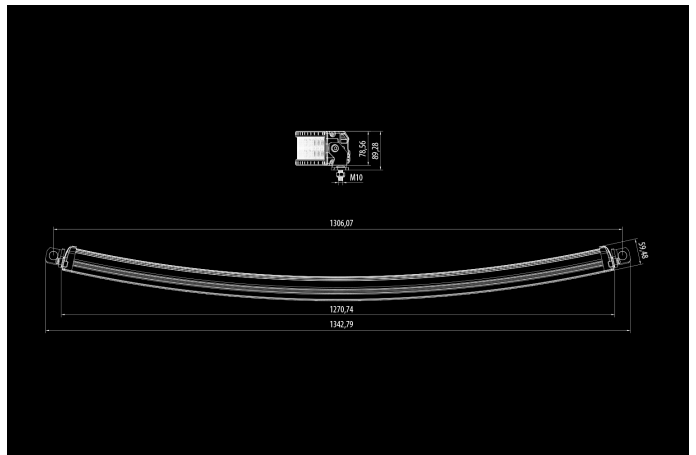

Bullpro 480W

10-30V
96x5W OSRAM
57600lm
6000K
1270x90x60mm

Graphite gray lightbar intended for professional use. Sturdy aluminum frame and polycarbonate lens combined with the latest Osram LED technology. Slightly curved panel gives the light its stylish looks and offers wider beam in comparison to the straight model.

Product

Dimensions

Pattern