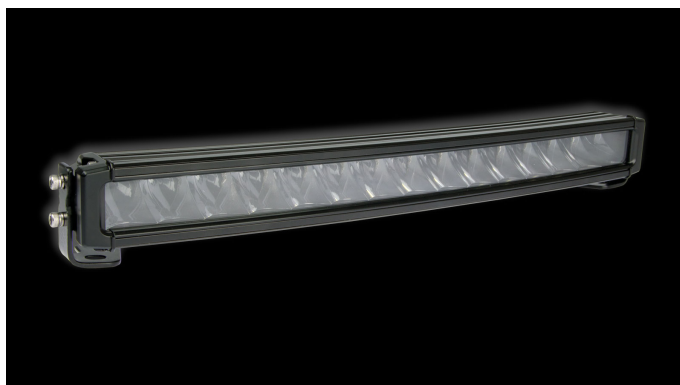

W-Light Comber

150W
Ref 45
13500lm
6000K
12-48V
15x10W OSRAM LED
IP67
539 x 60 x 86mm

W Comber is a very powerful low-profile bar-type auxiliary light. Its smooth and durable bar can easily be installed unobtrusively. Comber works especially well when close-range light is needed. It offers precise and smooth close light and a long beam on the road. Because of its attractive design Comber can also be used in fancier installations. A 2.2 m cable with pre-attached Deutsch pins and separate Deutsch housing makes close installation easy and connection can be made near the battery. Bottom and side bracket. A novelty for Autumn 2018!

Product