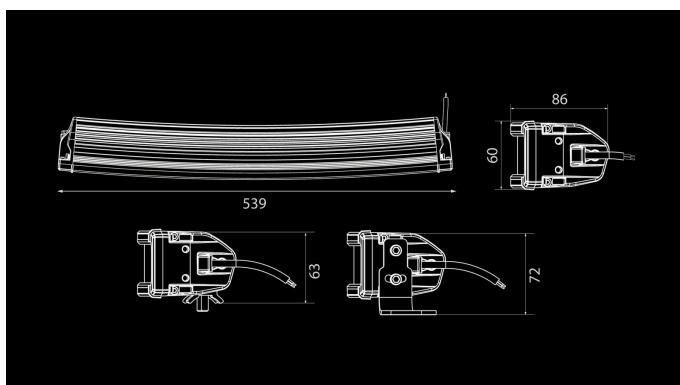

W-Light Comber

150W
Ref 45
13500lm
6000K
12-48V
15x10W OSRAM LED
IP67
539 x 60 x 86mm

W Comber is a very powerful low-profile bar-type auxiliary light. Its smooth and durable bar can easily be installed unobtrusively. Comber works especially well when close-range light is needed. It offers precise and smooth close light and a long beam on the road. Because of its attractive design Comber can also be used in fancier installations. A 2.2 m cable with pre-attached Deutsch pins and separate Deutsch housing makes close installation easy and connection can be made near the battery. Bottom and side bracket. A novelty for Autumn 2018!

Product

Dimensions

Pattern