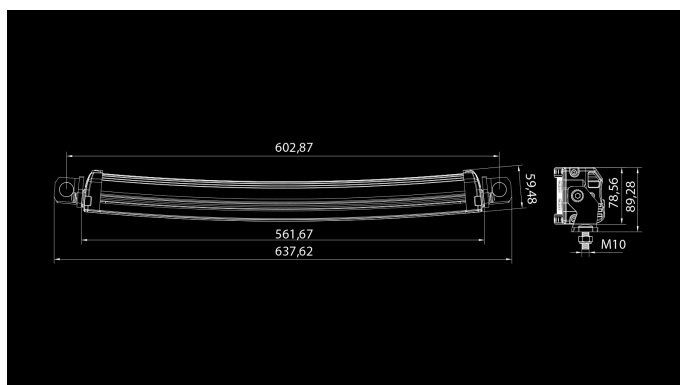

W-Light Hurricane 120W

120W
Ref 37.5
10800lm
6000K
10-30V
40x3W
562 x 90 x 60mm

W-Light Hurricane is the follower of very popular Typhoon series. Hurricane lights are assembled using latest high tech optics and led components. Advanced electrical components have been fitted inside very durable housing. Aluminium body is stylish carbon gray and dark front side gives the light very elegant and eye catching finish. Hurricane lights have been slightly curved to achieve modern design and better installation options(Hurricane 36W is straight). Width of installation bracket is adjustable to give more installation options. Lights are equipped with 2,2m cable with pre-installed DT pins so the connections can be made in a safe place under the hood.

Product

Dimensions

Pattern