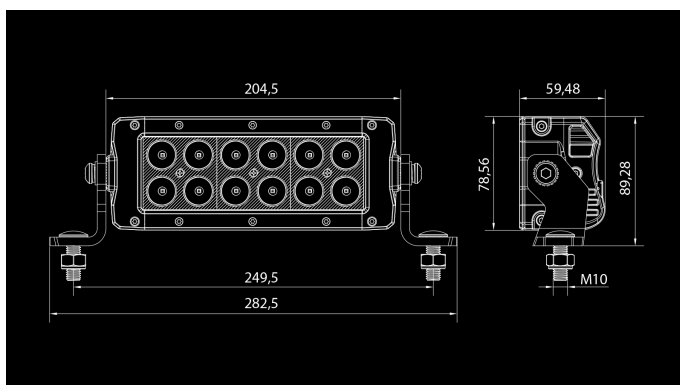

# W-Light Hurricane 36W

36W  
Ref 20  
3240lm  
6000K  
10-30V  
12x3W OSRAM  
200 x 79 x 60mm

W-Light Hurricane is the follower of very popular Typhoon series. Hurricane lights are assembled using latest high tech optics and led components. Advanced electrical components have been fitted inside very durable housing. Aluminium body is stylish carbon gray and dark front side gives the light very elegant and eye catching finish. Hurricane lights have been slightly curved to achieve modern design and better installation options(Hurricane 36W is straight). Width of installation bracket is adjustable to give more installation options. Lights are equipped with 2,2m cable with pre-installed DT pins so the connections can be made in a safe place under the hood.

## Dimensions