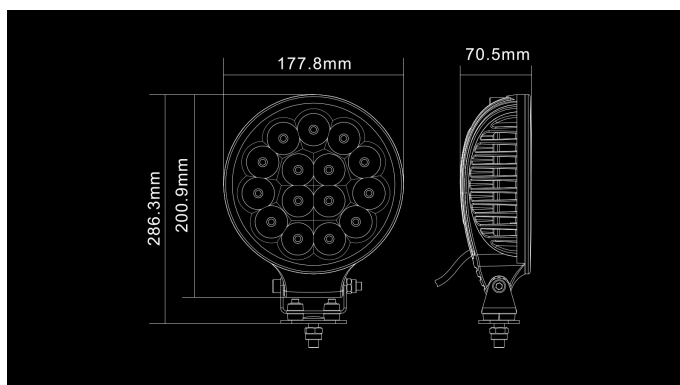

# W-Light Lightning 175

45W  
Ref 37.5  
4050lm  
6000K  
10-30V  
Ø 7" / 71mm

Lightning 175 is a more powerful option than 125. Lightning lamps perform best when used in pairs at the front of passenger cars.

## Dimensions