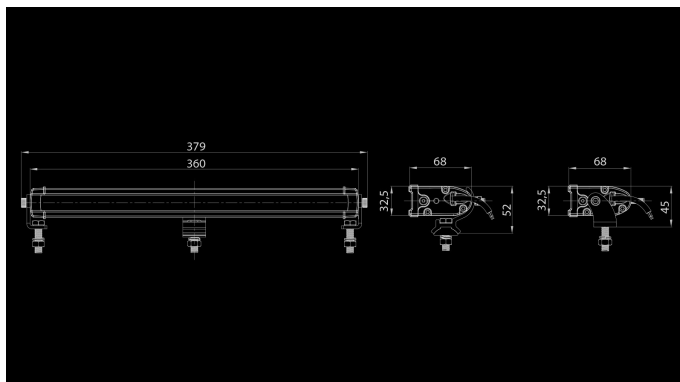

W-Light Ripple 360

60W
Ref 30
5040lm (3186lm)
5700K
10-32V
360 x 33 x 68mm
12x5W OSRAM P5

W-Light Ripple is the slimmest auxiliary light option in the market. It's designed to fit in the narrowest spaces. Because of its 32,5mm height and black profile the lamp is easy to install very obscure in the vehicles front grille. Ripple lamps have bottom and upper bracket installation options.

Product

Dimensions

Pattern