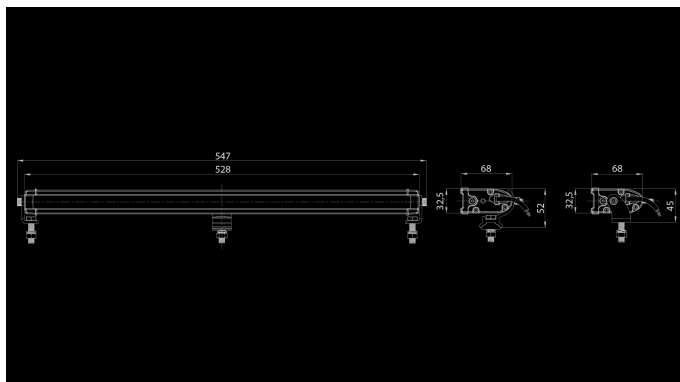

W-Light Ripple 530

90W
Ref 37.5
7560lm (4690lm)
5700K
10-32V
528 x 33 x 68mm
18x5W OSRAM P5

W-Light Ripple is the slimmest auxiliary light option in the market. It's designed to fit in the narrowest spaces. Because of its 32,5mm height and black profile the lamp is easy to install very obscure in the vehicles front grille. Ripple lamps have bottom and upper bracket installation options.

Product

Dimensions

Pattern