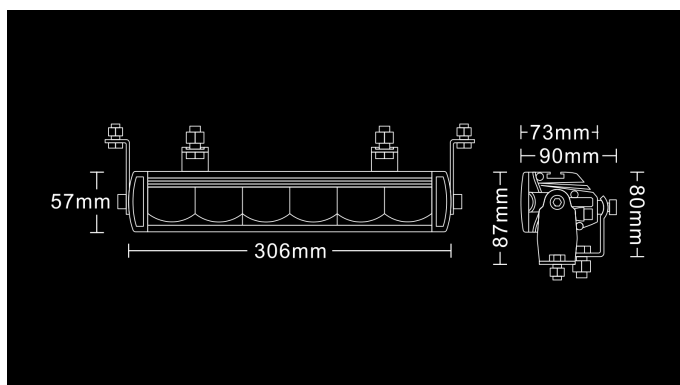

W-Light Storm 72W

72W
Ref 30
5300lm
5700K
12-36V
6x12W
306 x 73 x 57mm

W-Light Storm auxiliary lights offer supreme lightning power in their price category. Clean white oval shaped beam pattern launches long beam which also nicely lights up the sides of the road. Frameless polycarbonate lens minimizes the dirt, snow and ice stacking on the lens. Because of the lens tech the beam keeps open even in the harshest weather conditions. Lights are equipped with three mounting options: side brackets, top brackets and bottom brackets. Storm lights design is finished with pipe type park light.

Product

Dimensions

Pattern