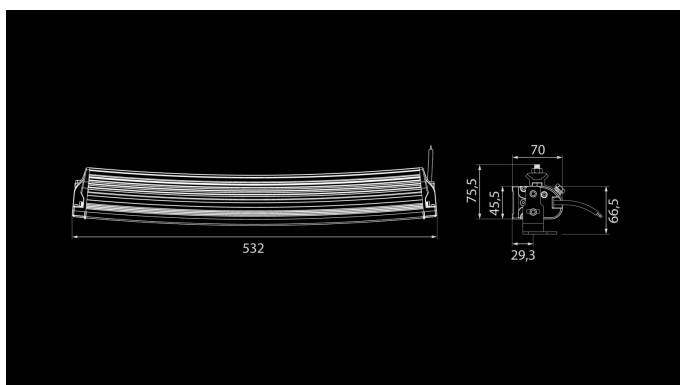

W-Light Wave

105W
Ref 45
8400lm
6000K
12-48V
15x7W Cree LED
IP67
532 x 46 x 70mm

W Wave is a low-profile bar auxiliary light. Its attractive and sturdy slightly curved bar can easily be installed unobtrusively. A 2.2 m cable with pre-attached Deutsch pins and separate Deutsch housing makes close installation easy and connection can be made near the battery. Side and bottom brackets. A novelty for Autumn 2018!

Product

Dimensions

Pattern