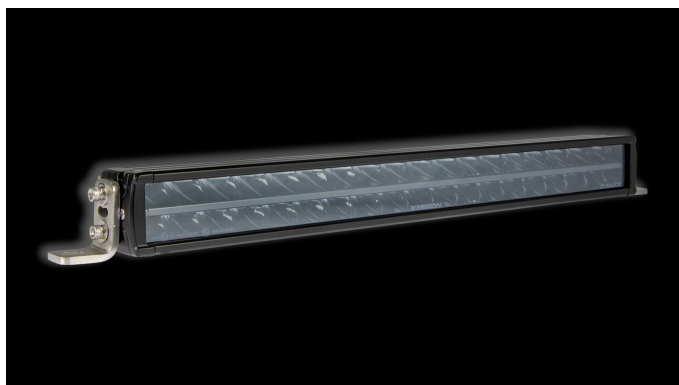

X-Vision D-MaXX

180W
Ref 37.5
15120lm (9859lm)
5000K
10-32V
12.7A @12V, 6.2A @24V
36x5W OSRAM P9
527 x 75 x 57mm

Despite of it's very compact size this auxiliary light bar provides optimal beam. Beam has even ammount of light on it's entire coverage area. Because of 1lx line of way more than half a kilometer away this light is most powerful option in this price category. Color rendering index of this light is phenomenal and color temperature is very pleasant. Multiple mounting options guarantee easy installation and long DT-cable provides safe connection under the hood. With "Plug&drive™" connection kit (no. 1605-WK031) the light is ready to be used in no time.

Product