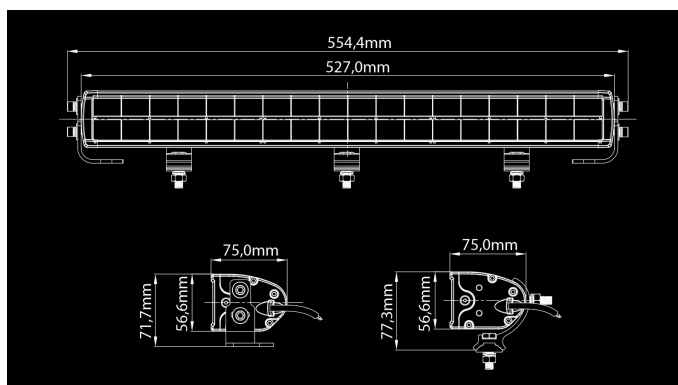

X-Vision D-MaXX

180W
Ref 37.5
15120lm (9859lm)
5000K
10-32V
12.7A @12V, 6.2A @24V
36x5W OSRAM P9
527 x 75 x 57mm

Despite of it's very compact size this auxiliary light bar provides optimal beam. Beam has even ammount of light on it's entire coverage area. Because of 1lx line of way more than half a kilometer away this light is most powerful option in this price category. Color rendering index of this light is phenomenal and color temperature is very pleasant. Multiple mounting options guarantee easy installation and long DT-cable provides safe connection under the hood. With "Plug&drive™" connection kit (no. 1605-WK031) the light is ready to be used in no time.

Product

Dimensions

Pattern