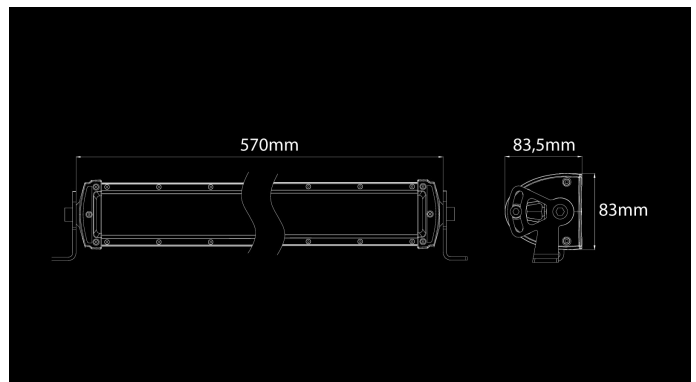

X-Vision Domibar

120W
Ref 37.5
11600lm
6000K
9-33V
570 x 83 x 84mm

The combo light pattern offers an ultra-long beam but also provides light to closer areas, also illuminating the sides of the road. New BMC-reflector technology and Osram-LEDs guarantee excellent light in every conceivable condition.

Product

Dimensions

Pattern