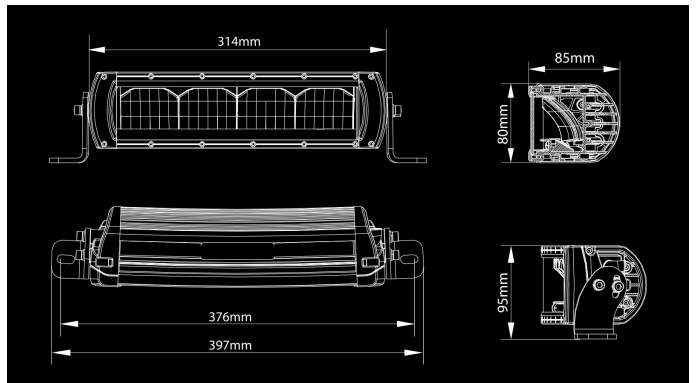

X-Vision Genesis 300

60W
Ref. 40
3600lm
4500K
9-30V
314 x 85 x 80mm
High Power X-Boost LED

Product

Dimensions

Pattern