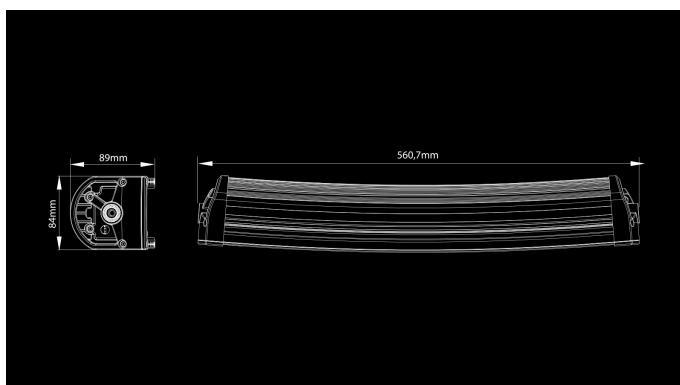

X-Vision Genesis 600

120W
Ref. 30
8000lm
4500K
9-30V
561 x 84 x 89mm
High Power X-Boost LED

X-Vision Genesis offers the most advanced reflector technology on the market. No other light can match Genesis in beam pattern and beam length. Colour temperature has been optimised to be easy on the eye. This gives a whole new level of driving comfort without compromising design. The slightly curved bar design and black reflector have a modern look. The Genesis range consists of three models: Genesis 600, Genesis 1100 and Genesis 1300. Genesis covers vehicles of every size, but 1100 and 1300 have been specially designed for heavy vehicles. The Genesis 1100 and 1300 models feature the Double Up function, which doubles the illumination.

Product

Dimensions

Pattern