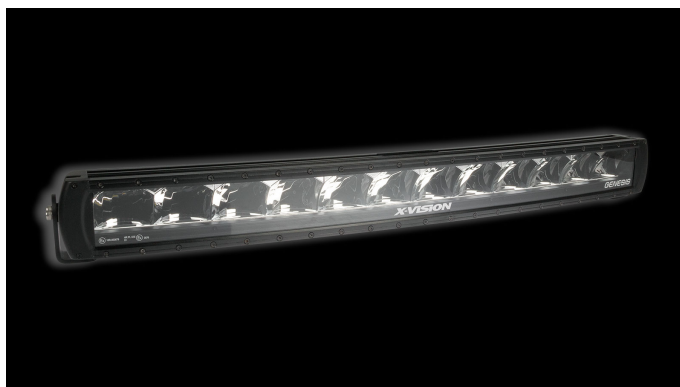

X-Vision Genesis 800

180W
Ref. 37.5
5400lm
4500K
9-30V
804 x 85 x 80mm
High Power X-Boost LED

Product

Dimensions

Pattern