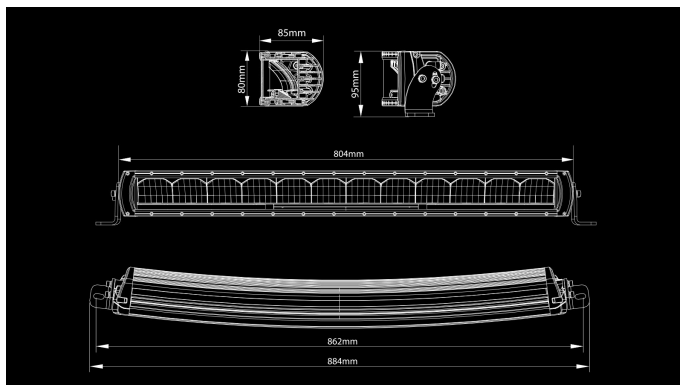

X-Vision Genesis 800

180W
Ref. 37.5
5400lm
4500K
9-30V
804 x 85 x 80mm
High Power X-Boost LED

Product

Dimensions

Pattern