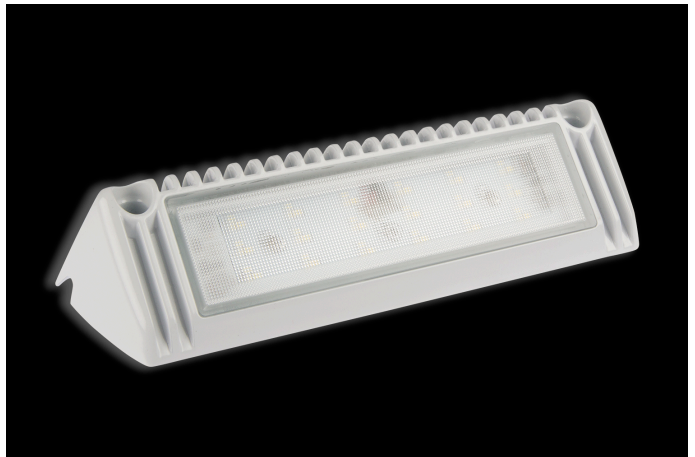

Bullboy 18W

12-24V
18x1W LED
1500lm
5000K
229x68x50mm

Produkt