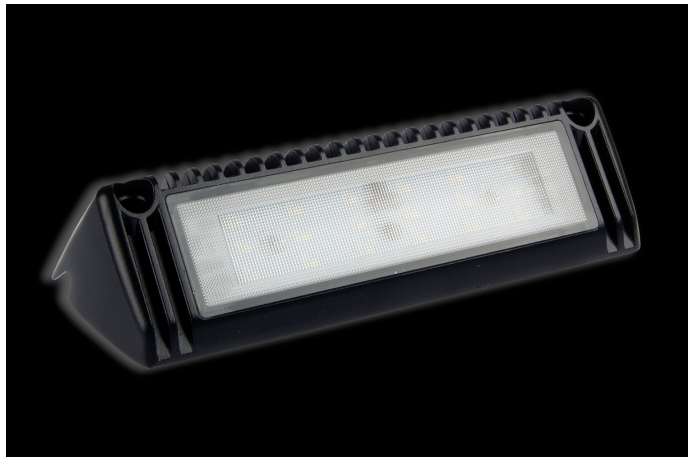

Bullboy 18W

12-24V
18x1W LED
1500lm
5000K
229x68x50mm

Produktas

Dimensions