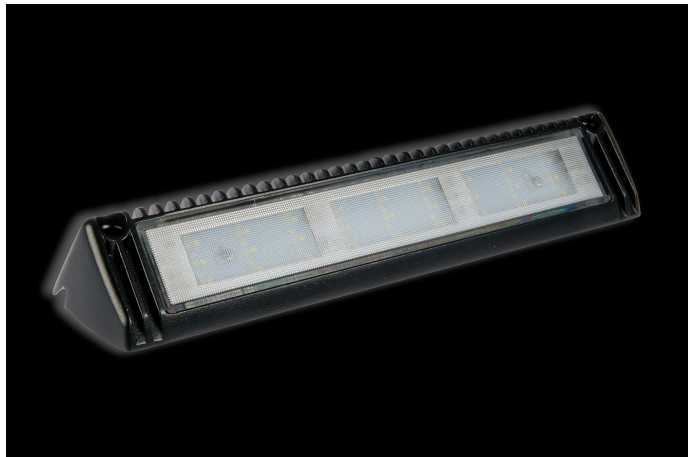

Bullboy 27W

12-24V
27x1W LED
2300lm
5000K
329x68x50mm

Produktas