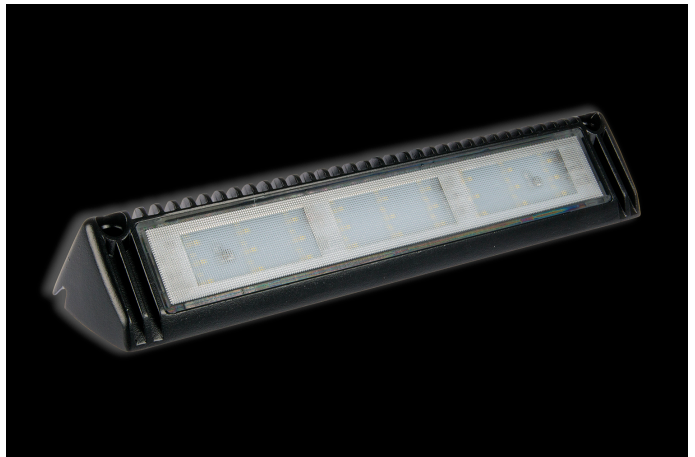

Bullboy 27W

12-24V
27x1W LED
2300lm
5000K
329x68x50mm

Produkt