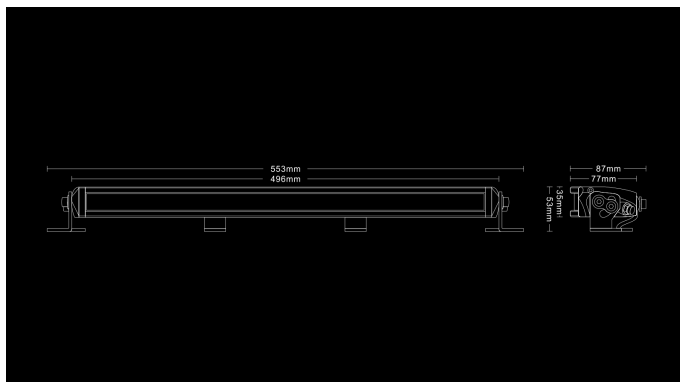

# C-Bright Challenger Slim Curve

120W  
Ref 30  
6100lm  
5700K  
12-48V  
10x12W LED  
496 x 77 x 35mm

The slimmest member of Challenger lights has evenly bright mid-wide beam pattern. Powerful light comes out from a very smooth looking slim bar with beautiful design. Challenger slim is available in two options straight bar and curved bar.

## Dimensions