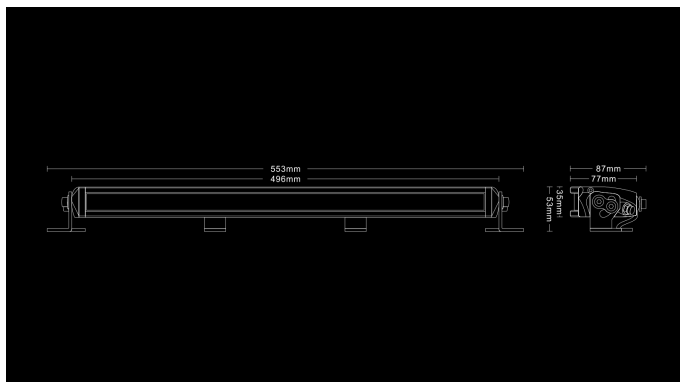

C-Bright Challenger Slim Curve

120W
Ref 30
6100lm
5700K
12-48V
10x12W LED
496 x 77 x 35mm

The slimmest member of Challenger lights has evenly bright mid-wide beam pattern. Powerful light comes out from a very smooth looking slim bar with beautiful design. Challenger slim is available in two options straight bar and curved bar.

Produkt

Dimensjoner

Mønster