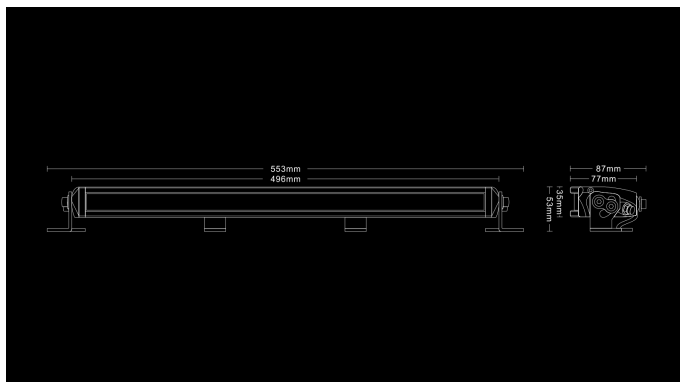

# C-Bright Challenger Slim Curve

120W  
Ref 30  
6100lm  
5700K  
12-48V  
10x12W LED  
496 x 77 x 35mm

The slimmest member of Challenger lights has evenly bright mid-wide beam pattern. Powerful light comes out from a very smooth looking slim bar with beautiful design. Challenger slim is available in two options straight bar and curved bar.

## Mått