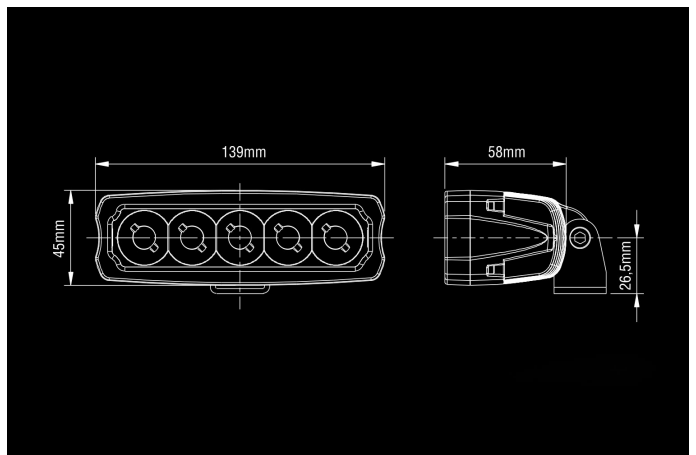

SAE 15W

12/24V
5x3W Epistar LED
1080lm
139x45x70mm

Produktas

Dimensions

Pattern