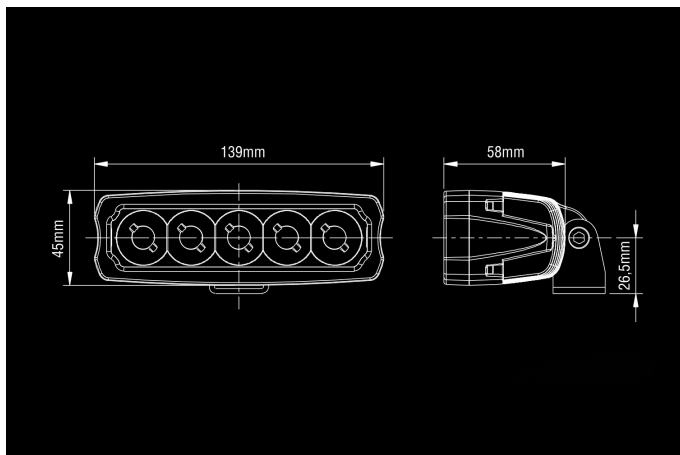

SAE 15W

12/24V
5x3W Domestic LED
1050lm
139x45x70mm

Produktas

Dimensions

Pattern