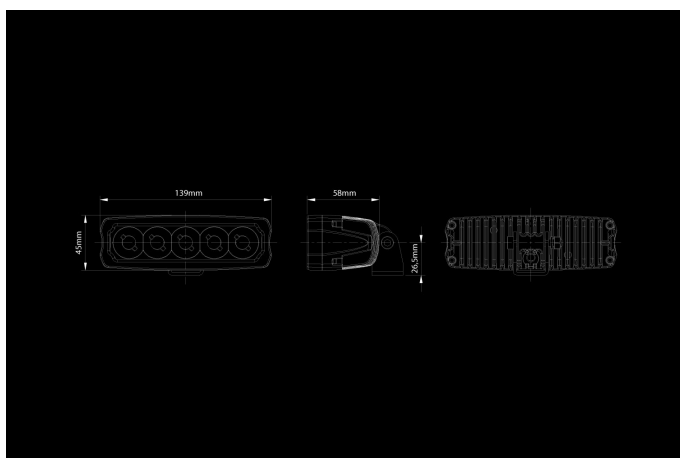

SAE 25W

9-36V
5x5W Osram LED
2250lm
139x45x70mm

Produktas

Dimensions

Pattern