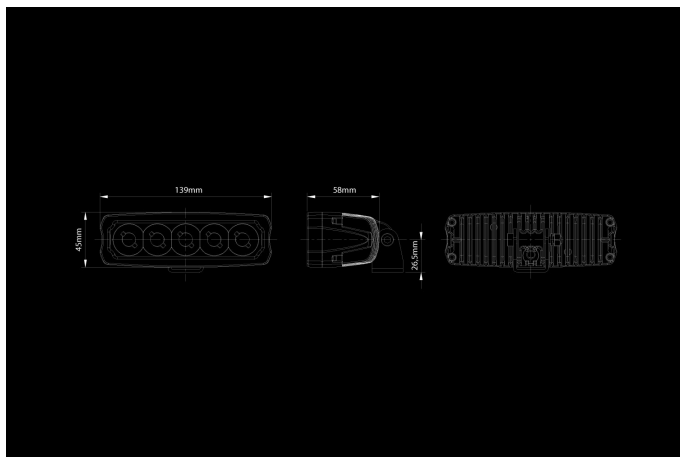

SAE 25W

9-36V
5x5W Osram LED
2250lm
139x45x70mm

Produkt

Mått

Mönster